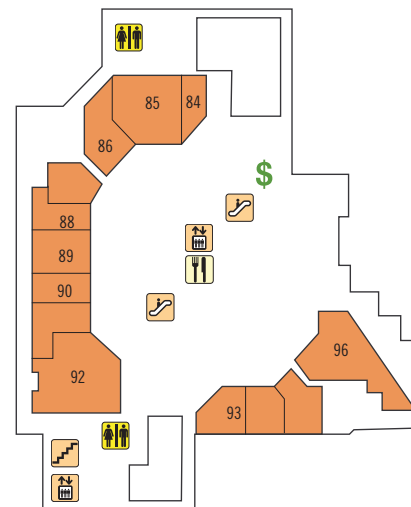

Shoes

Boston Store.....	347.4141
8 FootAction USA.....	221.9370
16 Foot Locker.....	271.6634
9 Kids Foot Locker.....	298.9575
40 Nikavonni's.....	273.1162
36 Payless ShoeSource.....	298.9584
55 Pink Rebel.....	312.7766
14 Rainbow.....	224.8206
31 TJ Maxx.....	347.9603
24 Underground by Journeys.....	226.2145

Specialty Stores & Services

5 The Bookshop.....	224.0206
52 The Grand Corner.....	224.7867
29 Milwaukee Public Theatre.....	793.8713
75/76 One Stop Alteration.....	272.6572
33 Vulture Space.....	301.1661

All numbers are in area code 414 unless noted otherwise.

www.grandavenueshops.com

FOOD COURT

LEGEND

- \$ ATM
- Elevator
- Escalator
- Food Court
- Guest Services
- MM Mall Management Offices
- PLL Plankinton Lower Level
- Restrooms
- Stairs