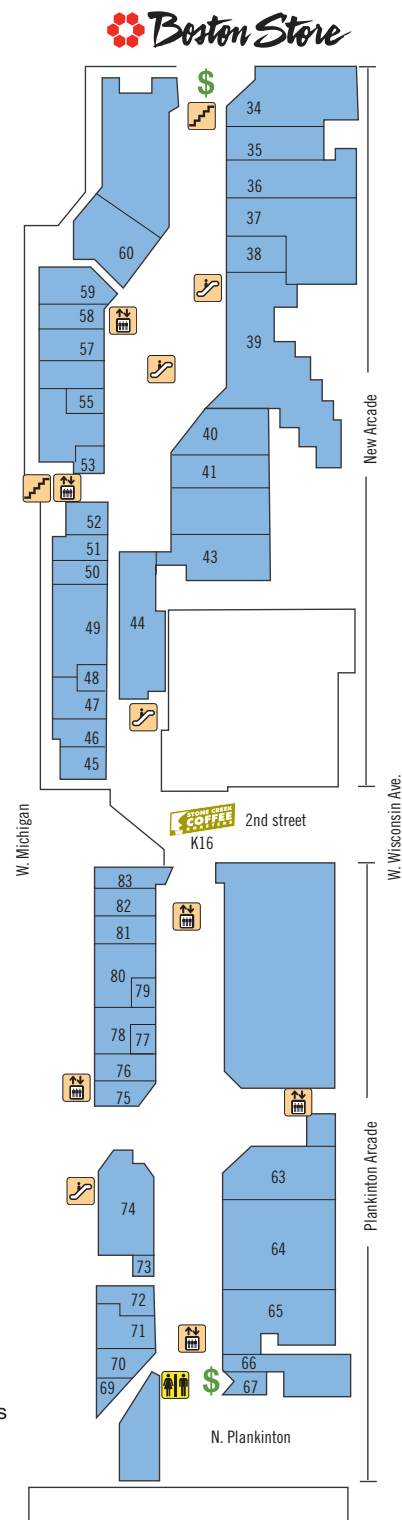

SKYWALK SECOND LEVEL